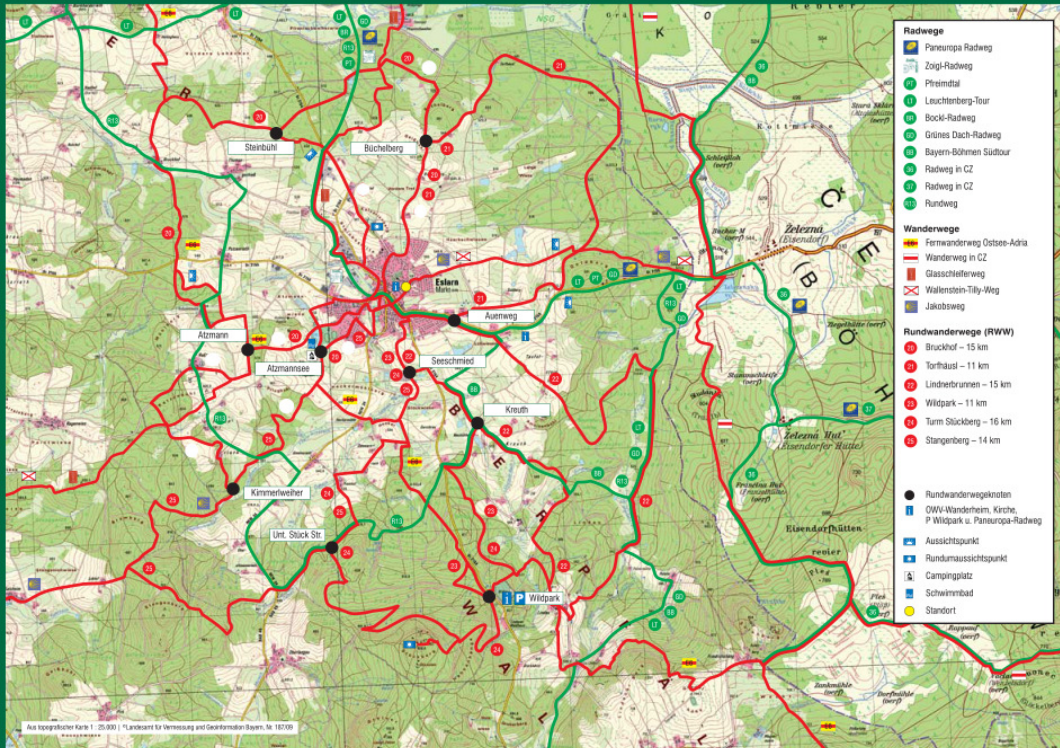

Wandern rund um Eslarn mit dem Oberpfälzer Waldverein Eslarn und dem Fremdenverkehrsverein Eslarn

Entfernungsangaben